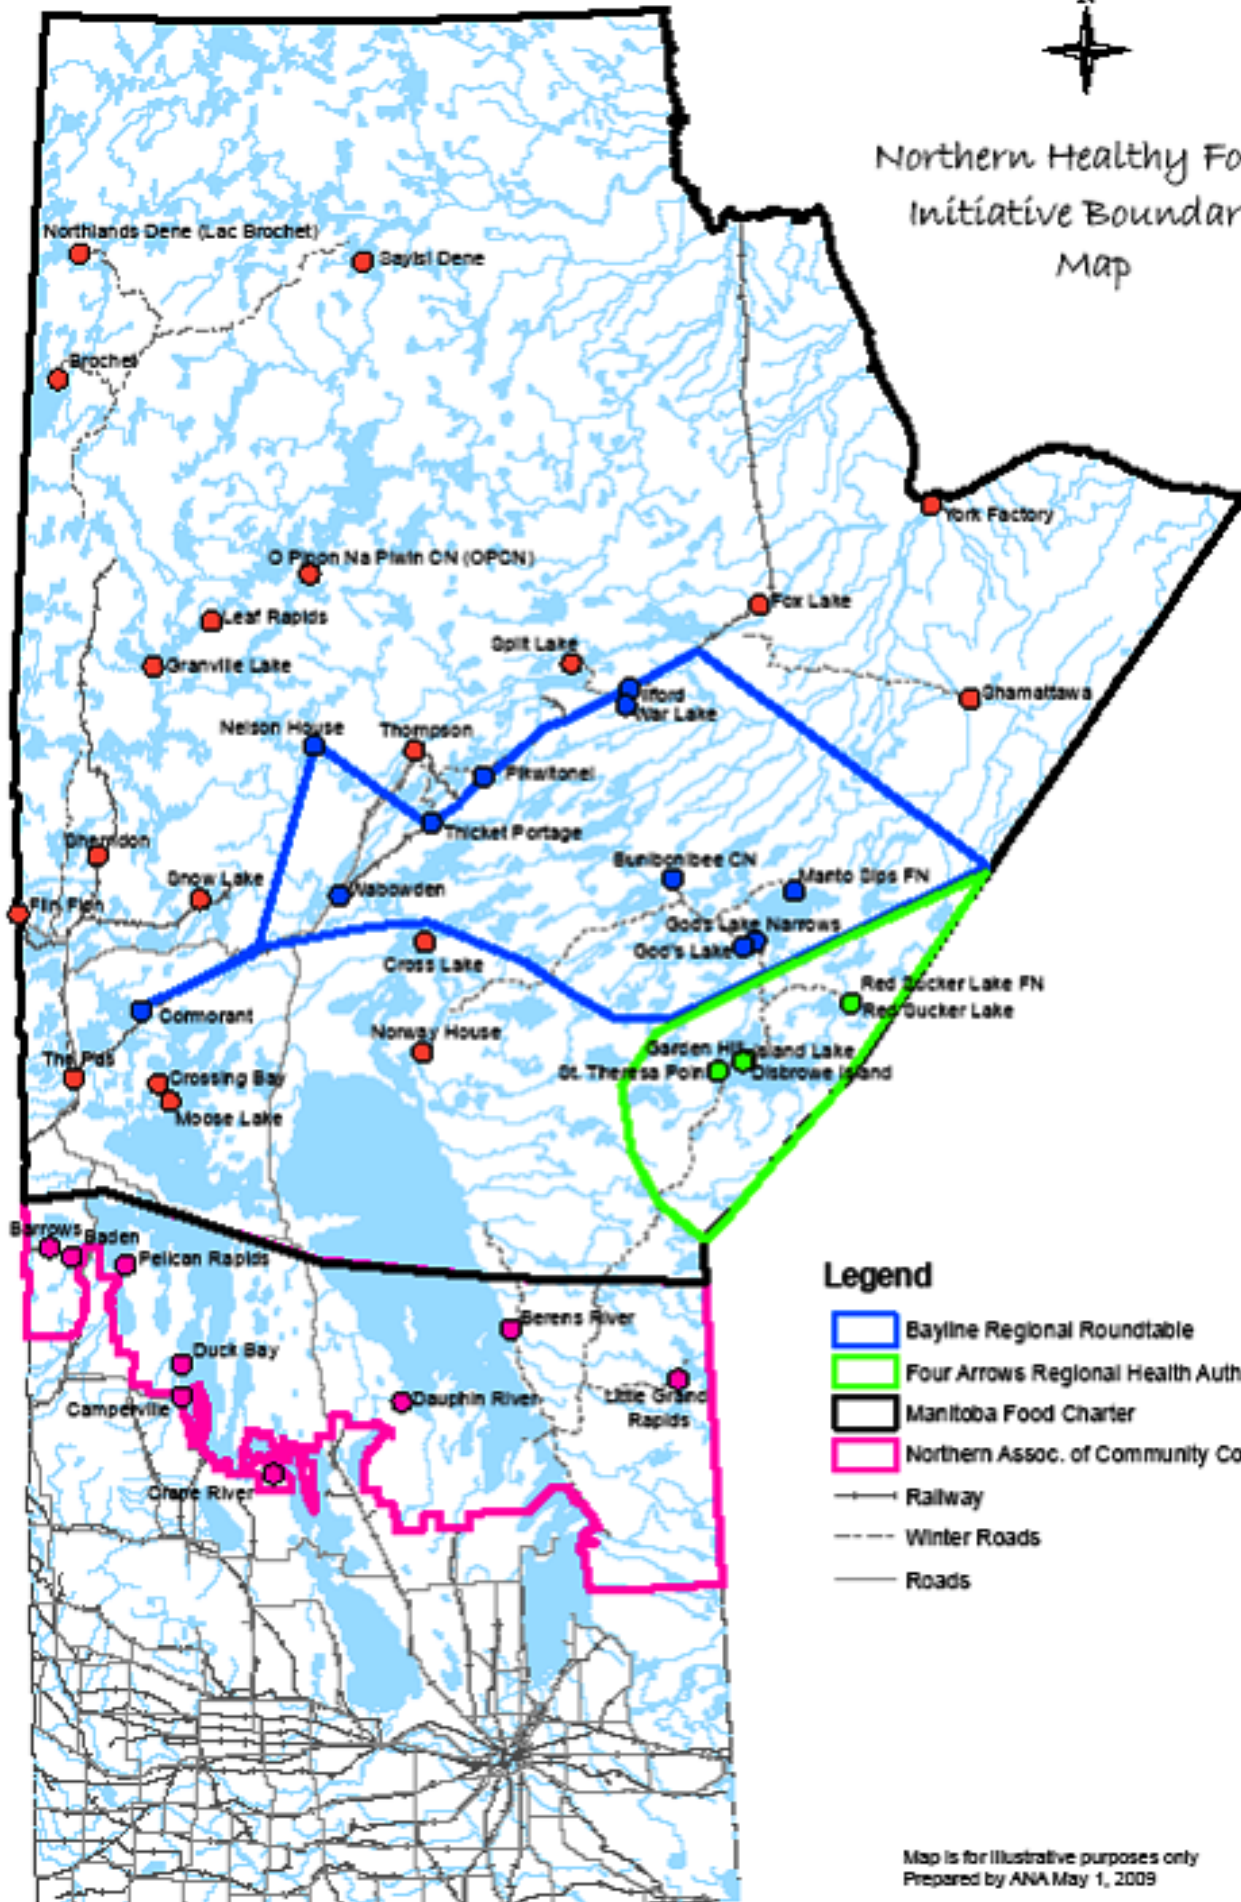

Northern Healthy Foods Initiative Boundary Map

Legend

- Bayline Regional Roundtable
- Four Arrows Regional Health Authority
- Manitoba Food Charter
- Northern Assoc. of Community Councils
- Railway
- Winter Roads
- Roads

Map is for illustrative purposes only
Prepared by ANA May 1, 2009