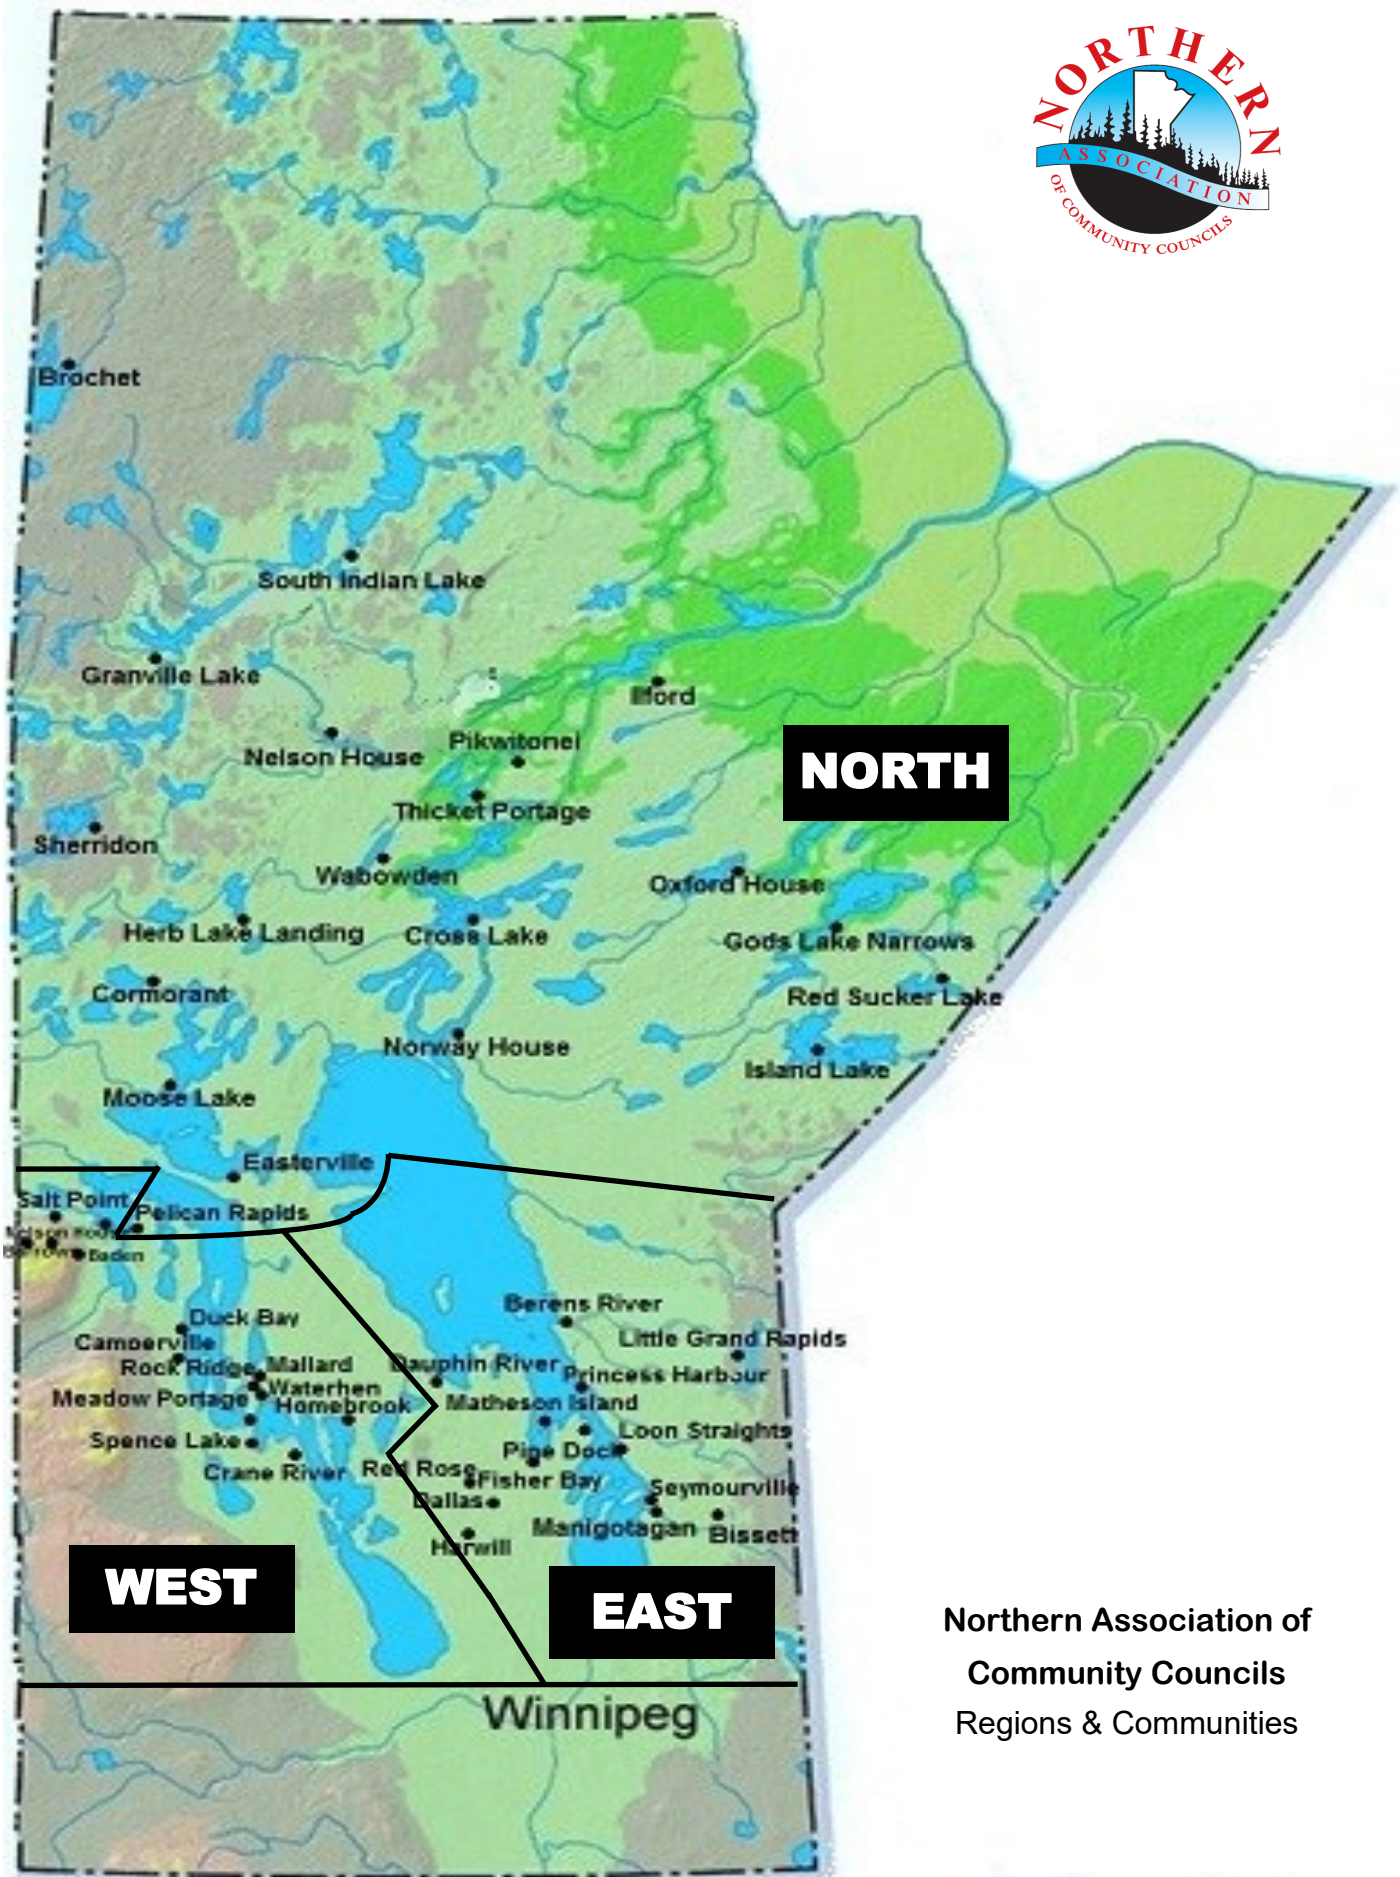

Northern Association of
Community Councils
Regions & Communities